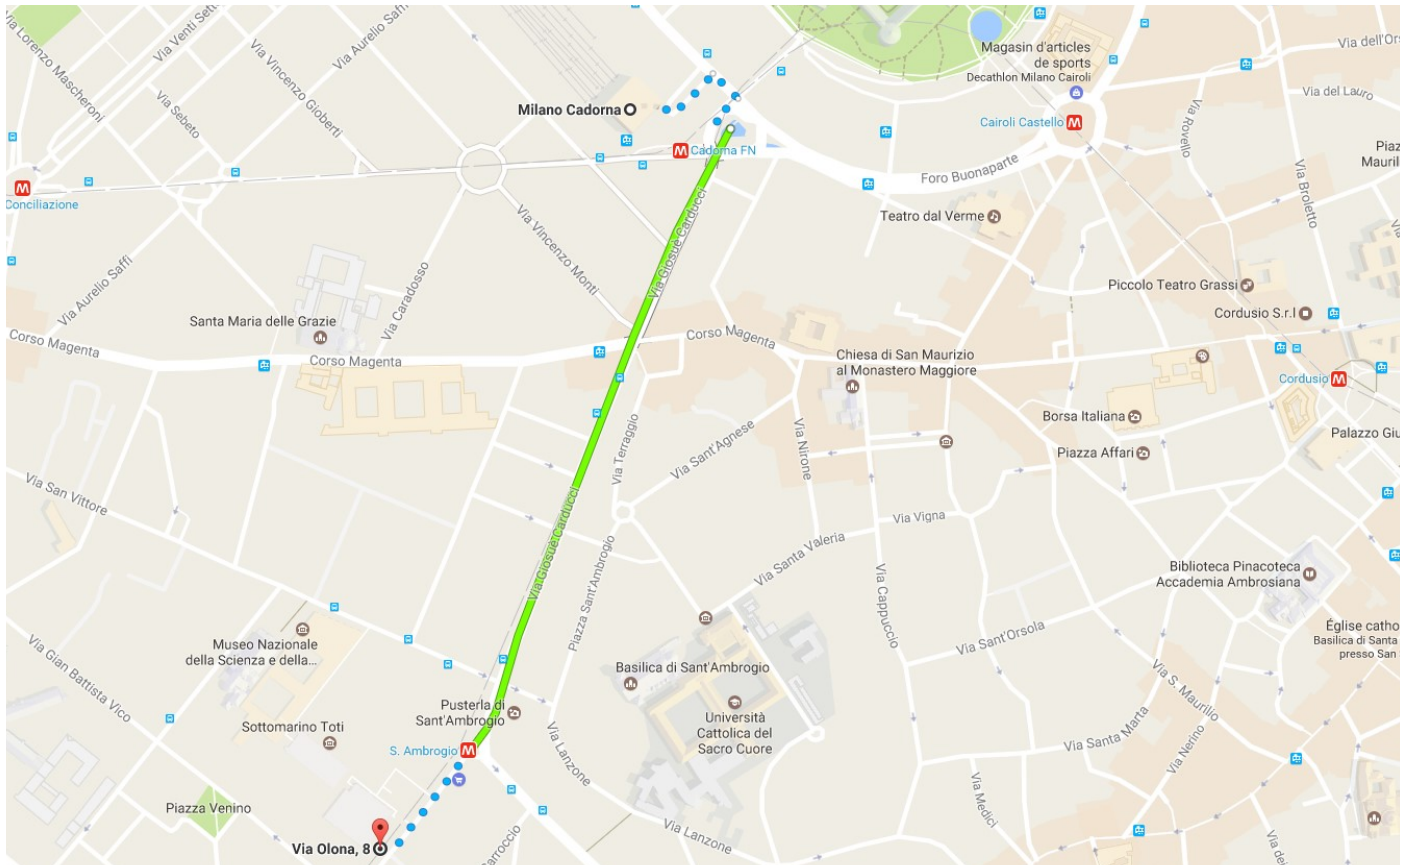

# How to reach the Science Museum

Milano Cadorna

2

Cadorna FN

Abbiategrasso

1 min (no stop)

S. Ambrogio

By walk about 2mn, 150m

Take south-east on Via Olona direction

Via Edmondo de Amicis

Museo della Scienza

EUCASS banners will be set up at the entrance

Via Olona, 8

20123 Milano, Italie